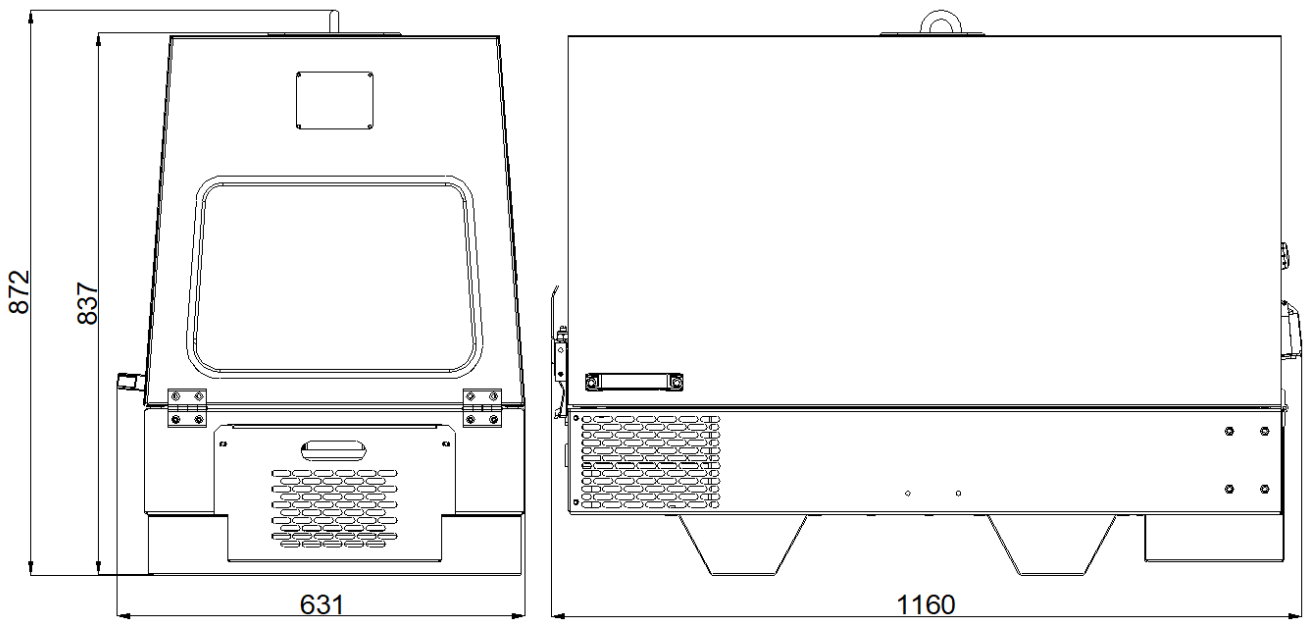

DIMENSIONS IN MM

MG 6001 SS-Y	
Noise level Lwa	92 (67 dB a 7 mt)
AC generator-50Hz	Synchronous
Single-phase max. power	6 kVA - 230 V
Power Factor	cos ϕ 0,8
Yanmar 3000 RPM engine	L 100 V
Fuel	Diesel
No. cylinders	1
Power	8,8 HP (6,5 kWm)
Displacement	1123 cm ³
Cooling system	Air
Starting system	Electric
Fuel tank capacity	30 lt
Fuel consumption @75%	2,2 lt/h
Insulation Class	H
Ambient temperature	40 °C
Altitude	1000 mt
Degree of protection	IP 23
Dimensions (LxWxH)	1160x631x872 mm
Dry weight	200 kg