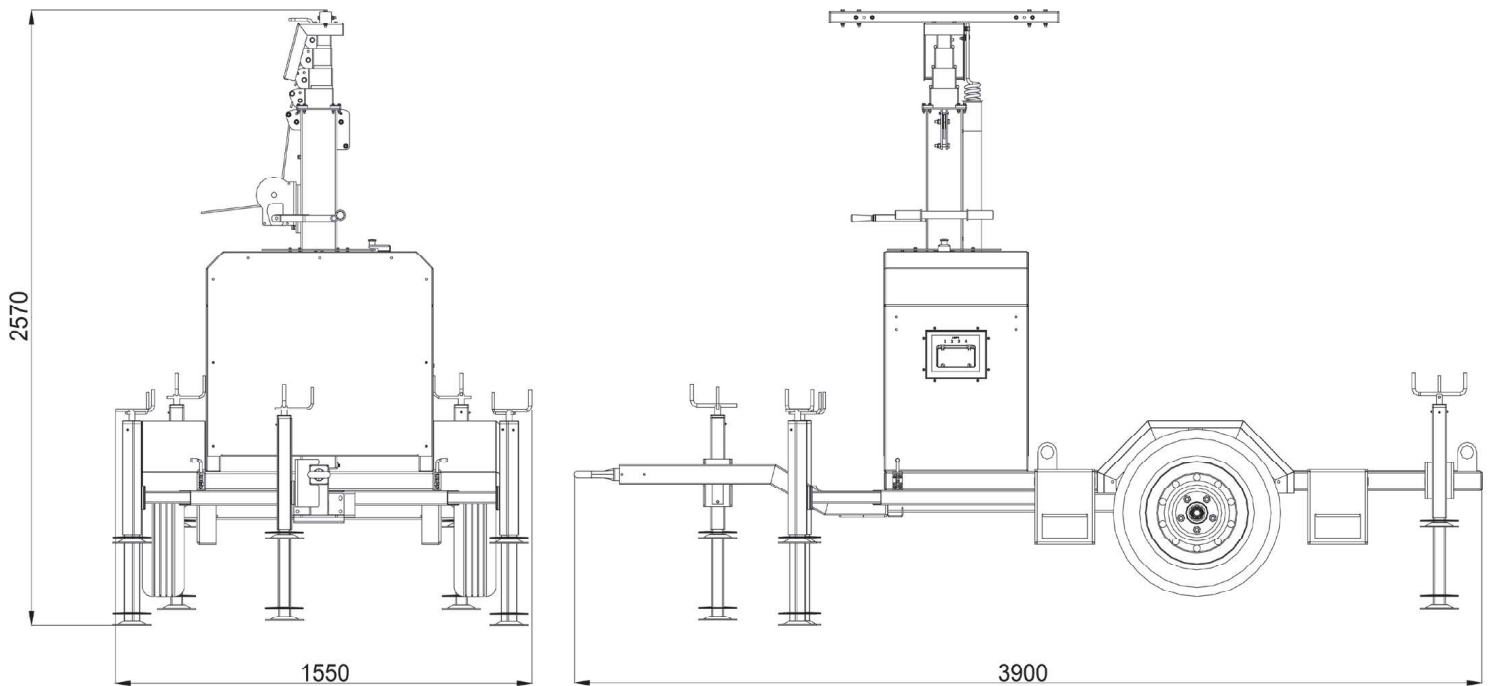

CART NO GEN

8 mt lighting tower (340° rotation):

- manual lifting
- 4 extensions

GRT2W: two-wheels site tow undercarriage - max. speed: 10 km/h

5 stabilizers

Fork lift pockets

Lifting eyes

CART NO GEN

Dimensions (LxWxH)
Max. dimensions (LxWxH)
Dry weight

3900x1550x2570 mm

3900x1655x9120 mm

470 kg

DIMENSIONS IN MM

CART NO GEN

Options on request

- 1- Floodlight with 4 x 100, 150, 360 W LED lamps
- 2- Dusk sensor